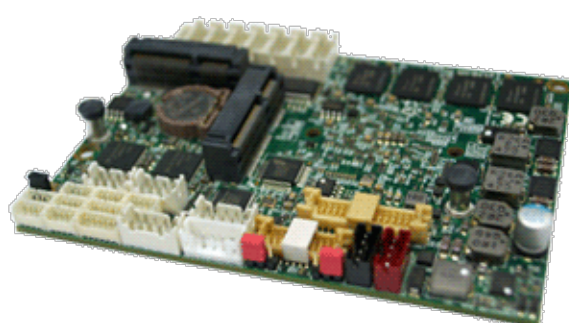

21385HW Spec:

21385HW series

Spec outline

1. Intel® Bay Trail-I E3815 1.46GHz (Single core) / E3845 1.91GHz (Quad core) CPU/ chipset,
2. MB size 2.5" 105 x 73mm
3. Graphic: Intel Bay Trail-I Integrated Graphics chipset
4. Memory: DDR3L 2G/4G Onboard
5. Features: VGA, LVDS (or eDP option), Touch Screen, 2 x Intel Gb Ethernet , 2 x Mini PCIe, 4 x USB, 4 x COM,
  Wide Range +9~36V DC-in

[MB Data download](#)

Waterproof solution with 2.5" Intel Atom™ Bay-Trail Single / Quad Core E3815/3845 platform

IP67 waterproof solution is equipped with ultra compact 21385HW with excellent heat-dissipating function and fanless design, which is capable of supporting waterproof connectors (M12 type) with function of VGA, USB, Serial Port and LAN.

Box PC

Dimension: 250W x 168D x 40H

[PDF SHEET](#)

- Compact size Fanless Solution
- IP67 waterproof solution
- Waterproof (M12 type) connector